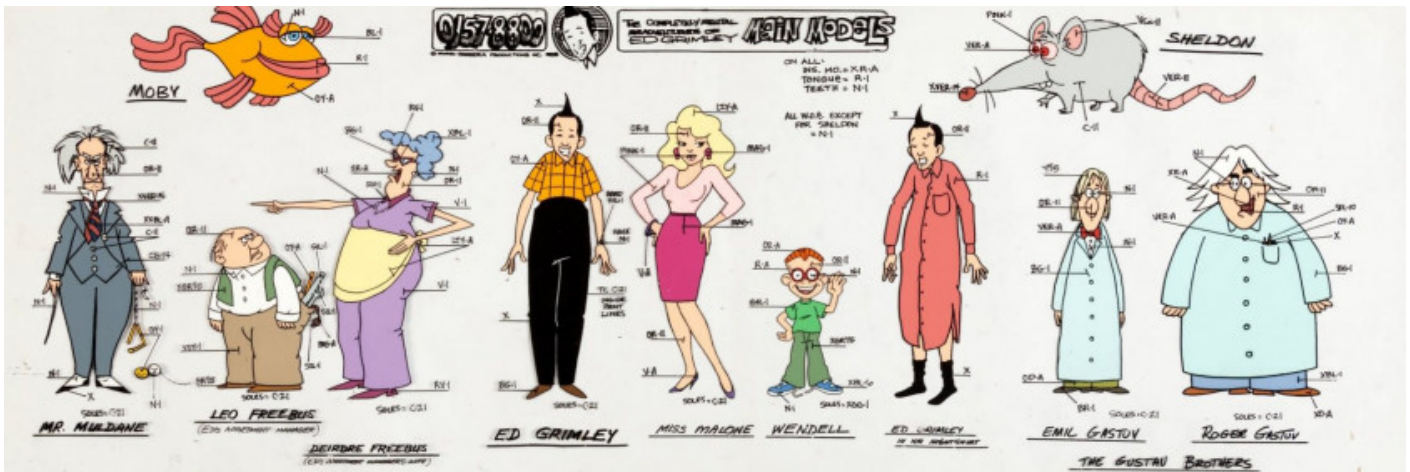

# Color Test/Model Cels

Like [settei/character models](#), model cels are references that help a film/series remain consistent. While character models define how a character should look, model cels define what color(s) they should be. These cels are often simple and may feature one or several characters. Model cels are far more common in pre-2001 animation, having fallen out of use as digital coloring became common practice. As a replacement for model cels, modern character models will often include a color guide that references the digital colors.

**Collector's Note:** The rarity and value of a model cel will vary from series to series and character to character. See some examples of model cels below:

The main character model cel for *The Completely Mental Misadventures of Ed Grimley*.

*Model Cel of Tsukishiro Yukito from Card Captor Sakura the Movie in a traditional Chinese outfit.  
This movie had a complete set of model cels made for each outfit used in the movie.*

---

Revision #4

Created 2023-05-23 13:05:21 UTC by Admin