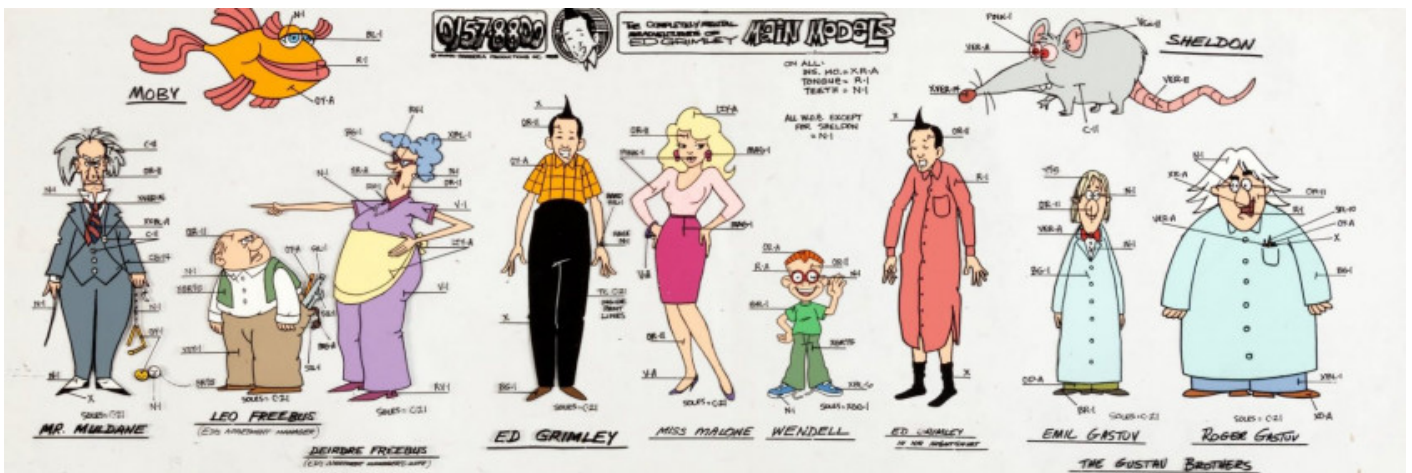

Color Test/Model Cels

Like [settei/character models](#), model cels are references that help a film/series remain consistent. While character models define how a character should look, model cels define what color(s) they should be. These cels are often simple and may feature one or several characters. Model cels are far more common in pre-2001 animation, having fallen out of use as digital coloring became common practice. As a replacement for model cels, modern character models will often include a color guide that references the digital colors.

Collector's Note: The rarity and value of a model cel will vary from series to series and character to character. See some examples of model cels below:

The main character model cel for The Completely Mental Misadventures of Ed Grimley.

*Model Cel of Tsukishiro Yukito from Card Captor Sakura the Movie in a traditional Chinese outfit.
This movie had a complete set of model cels made for each outfit used in the movie.*

Revision #4

Created 2023-05-23 13:05:21 UTC by Admin